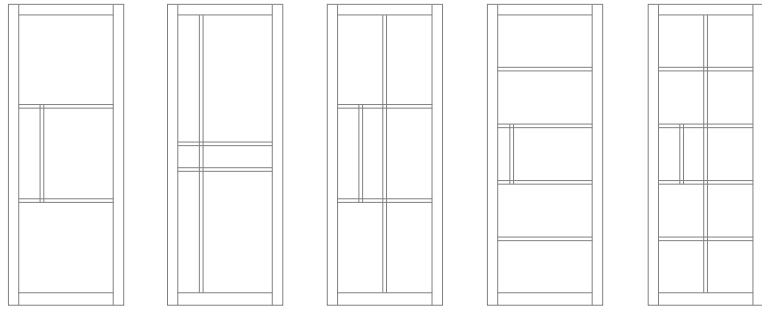

The Finish

All of our Urban Industrial doors are supplied ready to fit with either a high-quality painted finish (available in black or white), or durable laminate finish (available in black).

The Style

With their clean, visually arresting lines, you have a choice of panelled designs in both solid and glazed options. The bold, geometric styling of our Urban Industrial doors is perfect for contemporary, industrial, scandi and japandi inspired interiors.