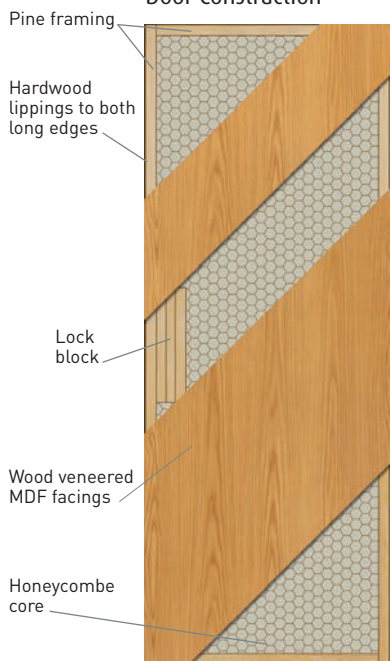

# Veneered Flush

## What makes our Veneered Flush range great value?

Constructed with a full timber frame (unlike alternatives on the market) both our standard and FD30 🔥 veneered flush doors are manufactured to a higher standard, plus they are priced more competitively.

### Veneered Flush Standard Door Construction

### Veneered Flush FD30 🔥 Fire Door Construction