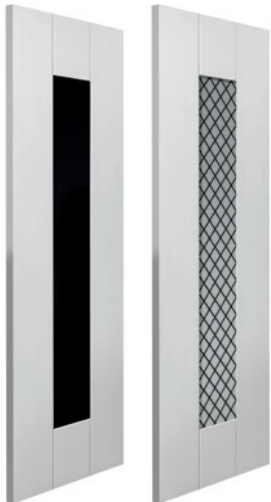

Bundle 27:			Pre-finished
	PRODUCT CODE	SIZE (mm)	QUANTITY
Axis Monochrome	SAXIMON20	35x1981x610	5
Axis Monochrome	SAXIMON23	35x1981x686	1
Axis Monochrome	SAXIMON26	35x1981x762	2
Axis Monochrome	SAXIMON29	35x1981x838	7
Axis Monochrome Glazed	SAXIMON23G	35x1981x686	3
Axis Monochrome Glazed	SAXIMON26G	35x1981x762	3
Axis Monochrome Glazed	SAXIMON29G	35x1981x838	7

**PRICE ON
APPLICATION**

Bundle of
28
DOORS