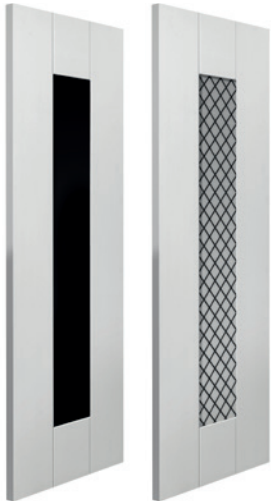

Great Bundles at Great Prices

Axis Monochrome

- Pre-finished white with black central panel
- Semi-solid core construction
- Glazed: opaque chequered safety glass

Additional
discounts
for multiple
bundles

Bundle 26:			Pre-finished
	PRODUCT CODE	SIZE (mm)	QUANTITY
Axis Monochrome	SAXIMON20	35x1981x610	5
Axis Monochrome	SAXIMON23	35x1981x686	1
Axis Monochrome	SAXIMON26	35x1981x762	3
Axis Monochrome	SAXIMON29	35x1981x838	6
Axis Monochrome Glazed	SAXIMON23G	35x1981x686	3
Axis Monochrome Glazed	SAXIMON26G	35x1981x762	2
Axis Monochrome Glazed	SAXIMON29G	35x1981x838	7

**PRICE ON
APPLICATION**

Bundle of
27
DOORS