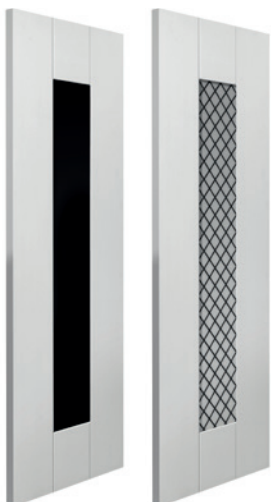

Bundle 28:			Pre-finished
	PRODUCT CODE	SIZE (mm)	QUANTITY
Axis Monochrome	SAXIMON20	35x1981x610	5
Axis Monochrome	SAXIMON26	35x1981x762	2
Axis Monochrome	SAXIMON29	35x1981x838	7
Axis Monochrome Glazed	SAXIMON23G	35x1981x686	4
Axis Monochrome Glazed	SAXIMON26G	35x1981x762	2
Axis Monochrome Glazed	SAXIMON29G	35x1981x838	8

**PRICE ON
APPLICATION**

Bundle of
28
DOORS

Please contact Jordan Lees on
01283 554197 or jordan.lees@jbkind.com

www.jbkind.com